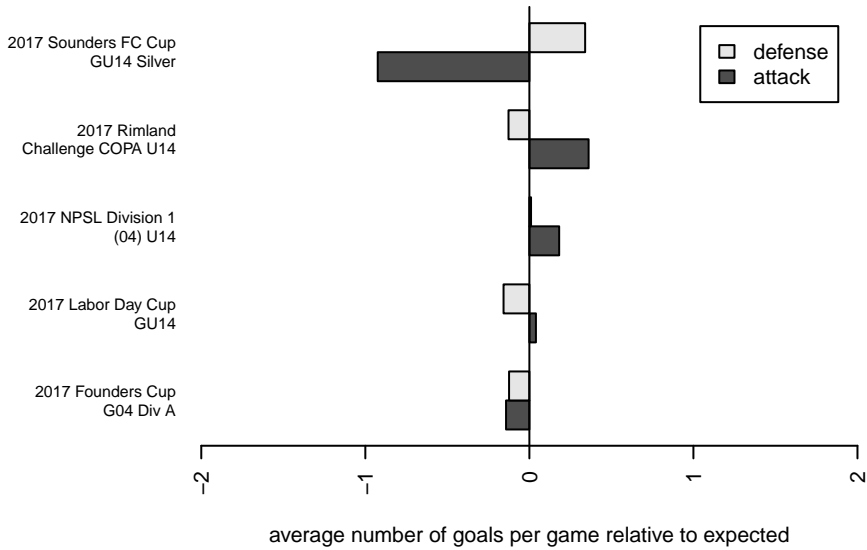

Performance relative to 13 month average