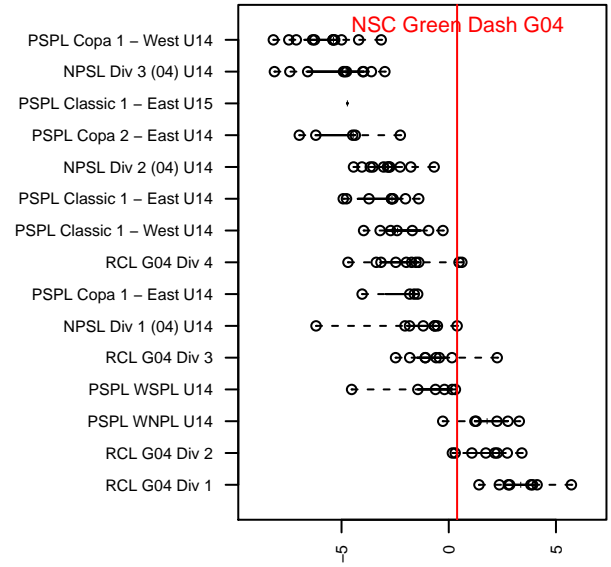

**attack and defense rating
relative to others at age
and all opponents in last 13 months**