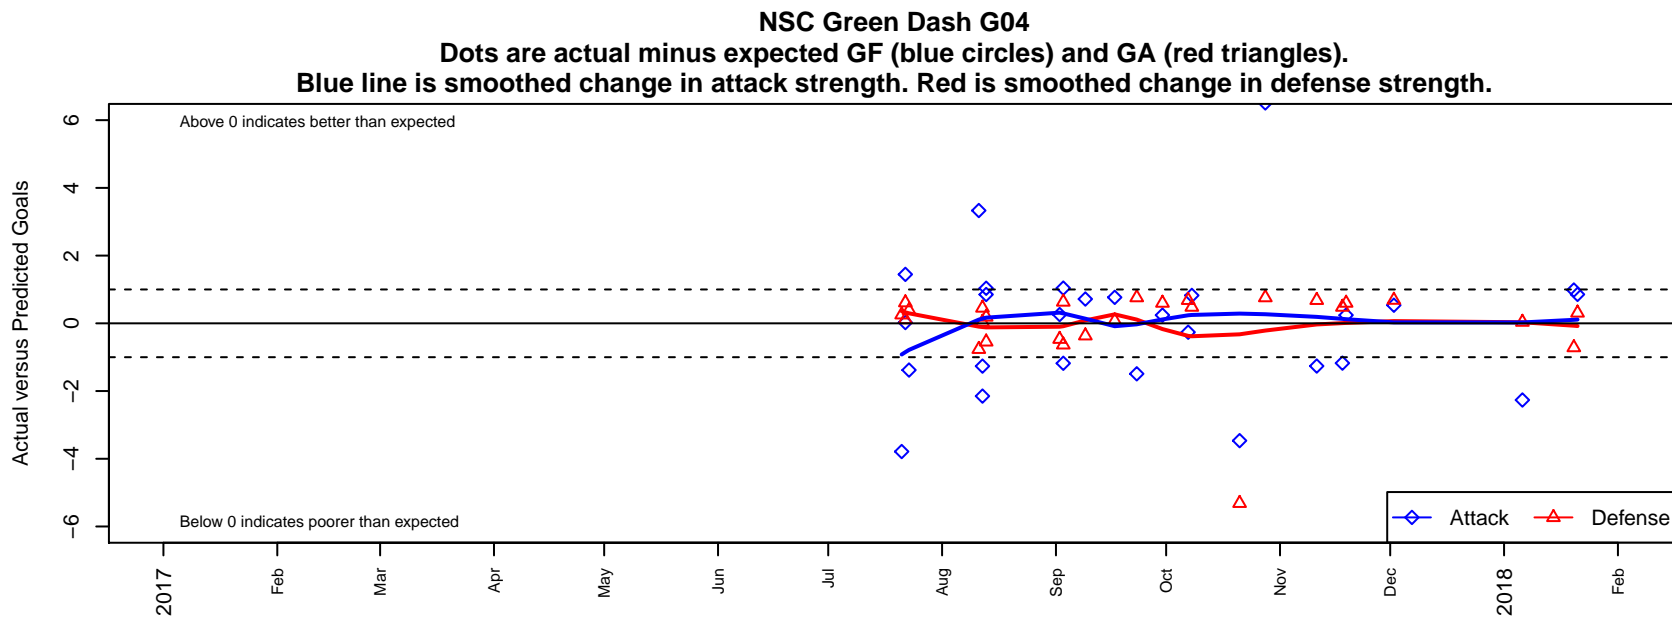

**attack and defense variance (black dot)
relative to other teams
and top 10 in region**

**attack and defense rating
relative to others at age
and all opponents in last 13 months**

NSC Green Dash G04

North Shore SC
Woodinville, WA
G04 total strength=1393
attack=7.78 defense=7.83
fall league = NPSL Div 1 (04) U14

alt names used:
51 NSC G04 Dash
NSC G04 Dash
NSC G04 Green
NSC G04 Green
NSC Dash 04 Green

Venues played:
2017 Sounders FC Cup GU14 Silver
2017 Rimland Challenge COPA U14
2017 Labor Day Cup GU14
2017 NPSL Division 1 (04) U14
2017 Founders Cup G04 Div A