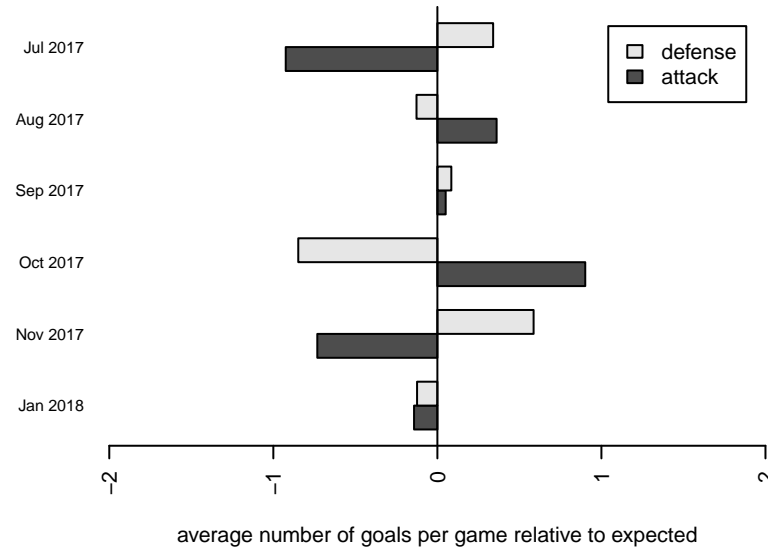

Performance relative to 13 month average